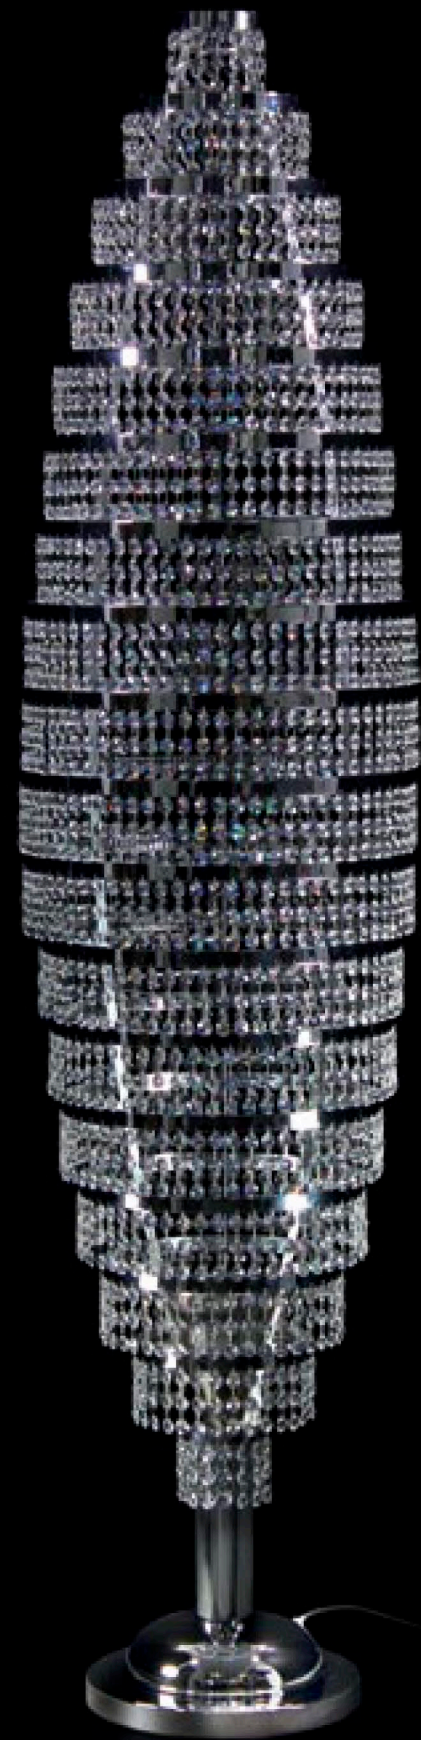

Genesis

P4200-40x155-C
Ø 40 cm - H 155 cm
1 x LED COB 11W

SS4200-45x65-C
Ø 45 cm - H 65 cm
1 x LED COB 11W

Genesis

Technical data

- R Ceiling cup
- C Chain
- H Height
- Ø Diameter
- D Depth
- W Width
- Bulb
- Weight
- Insulation class
- Frame Finishes

Colors

chrome

General Specifications

CE IP20

AP4200-40x60-C
W 40 cm - H 60 cm - D 20 cm
 3 X MAX 25W - G9 4 KG

SS4200-45x65-C
Ø 45 cm - H 65 cm
 1 x LED COB 11W 7 KG

P4200-40x155-C
Ø 40 cm - H 155 cm
 1 x LED COB 11W 30 KG