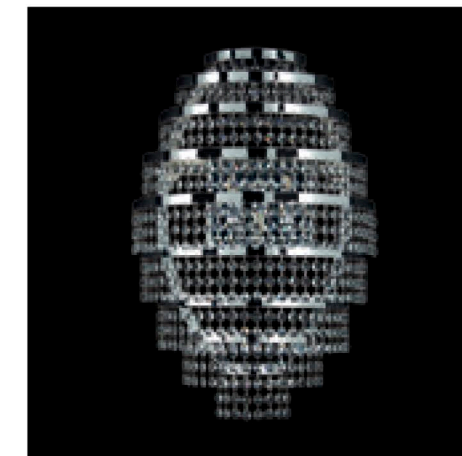

Genesis

P4200-40x155-C
Ø 40 cm - H 155 cm
1 x LED COB 11W

SS4200-45x65-C
Ø 45 cm - H 65 cm
1 x LED COB 11W

Genesis

Technical data

- R Ceiling cup
- C Chain
- H Height
- Ø Diameter
- D Depth
- W Width
- Bulb
- Weight
- Insulation class
- Frame Finishes

Colors

chrome

General Specifications

CE IP20

AP4200-40x60-C
W 40 cm - H 60 cm - D 20 cm
 3 X MAX 25W - G9 4 KG

SS4200-45x65-C
Ø 45 cm - H 65 cm
 1 x LED COB 11W 7 KG

P4200-40x155-C
Ø 40 cm - H 155 cm
 1 x LED COB 11W 30 KG