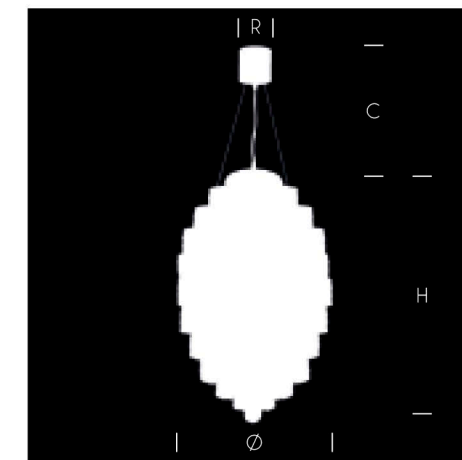

Genesis

P4200-40x155-C
Ø 40 cm - H 155 cm
1 x LED COB 11W

SS4200-45x65-C
Ø 45 cm - H 65 cm
1 x LED COB 11W

Genesis

Technical data

- R Ceiling cup
- C Chain
- H Height
- Ø Diameter
- D Depth
- W Width
- Bulb
- Weight
- Insulation class
- Frame Finishes

Colors

chrome

General Specifications

CE IP20

AP4200-40x60-C
W 40 cm - H 60 cm - D 20 cm
 3 X MAX 25W - G9 4 KG

SS4200-45x65-C
Ø 45 cm - H 65 cm
 1 x LED COB 11W 7 KG

P4200-40x155-C
Ø 40 cm - H 155 cm
 1 x LED COB 11W 30 KG